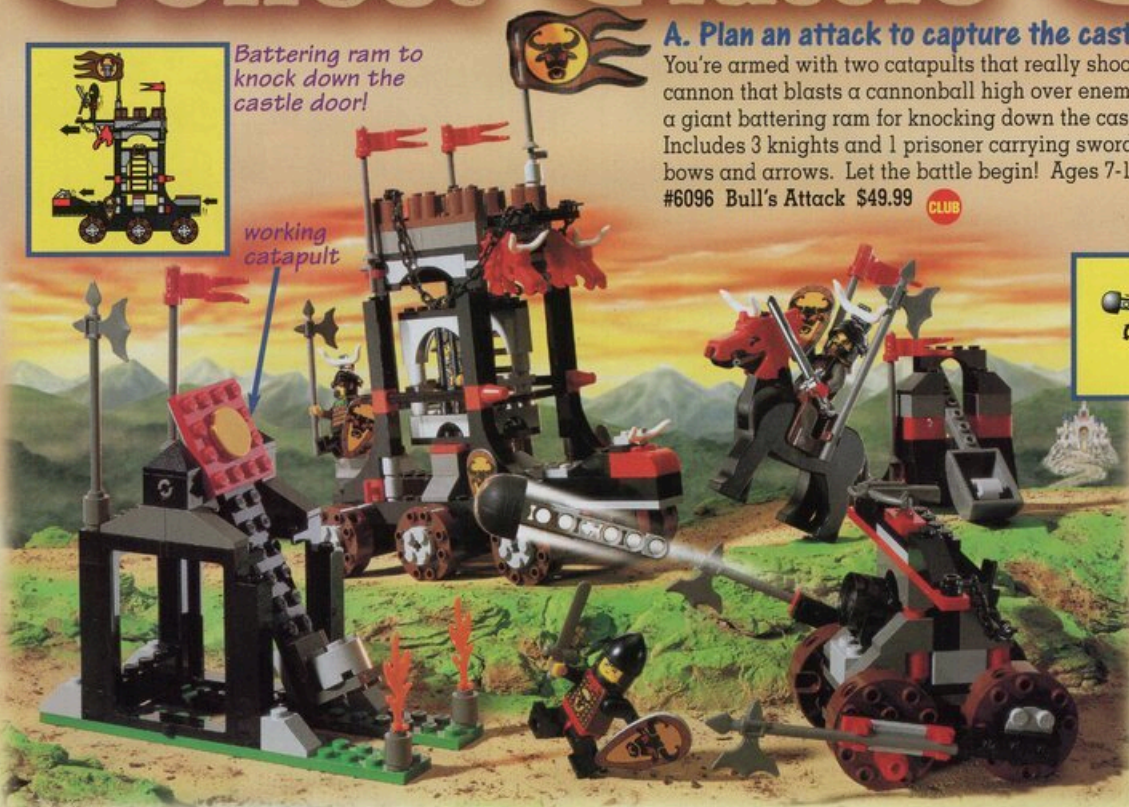

Hit the shield with your lance!

Collect Classic Castle!

Battering ram to knock down the castle door!

working catapult

A. Plan an attack to capture the castle.

You're armed with two catapults that really shoot and a cannon that blasts a cannonball high over enemy walls. Plus, a giant battering ram for knocking down the castle gates! Includes 3 knights and 1 prisoner carrying swords, axes, and bows and arrows. Let the battle begin! Ages 7-12. 307 pieces.
#6096 Bull's Attack $49.99 **CLUB**